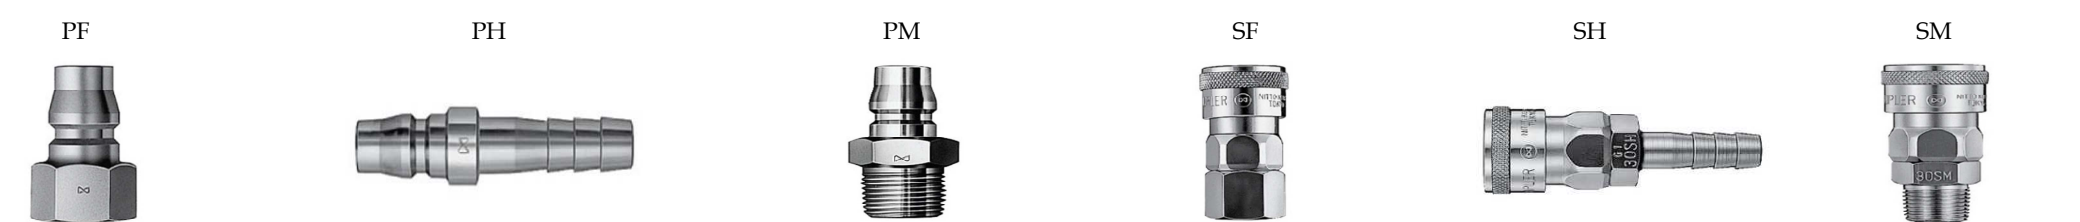

STAINLESS & BRASS FITTINGS

STAINLESS STEEL

BRASS

NITTO STYLE HI-FLOW COUPLINGS & ADAPTORS

JAMEC 31 SERIES AIRLINE FITTINGS